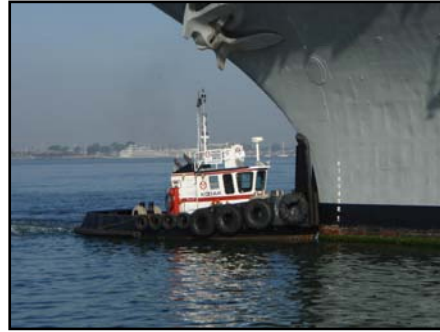

SHIP ASSIST

On-call ship assist in San Diego, Long Beach, Los Angeles.